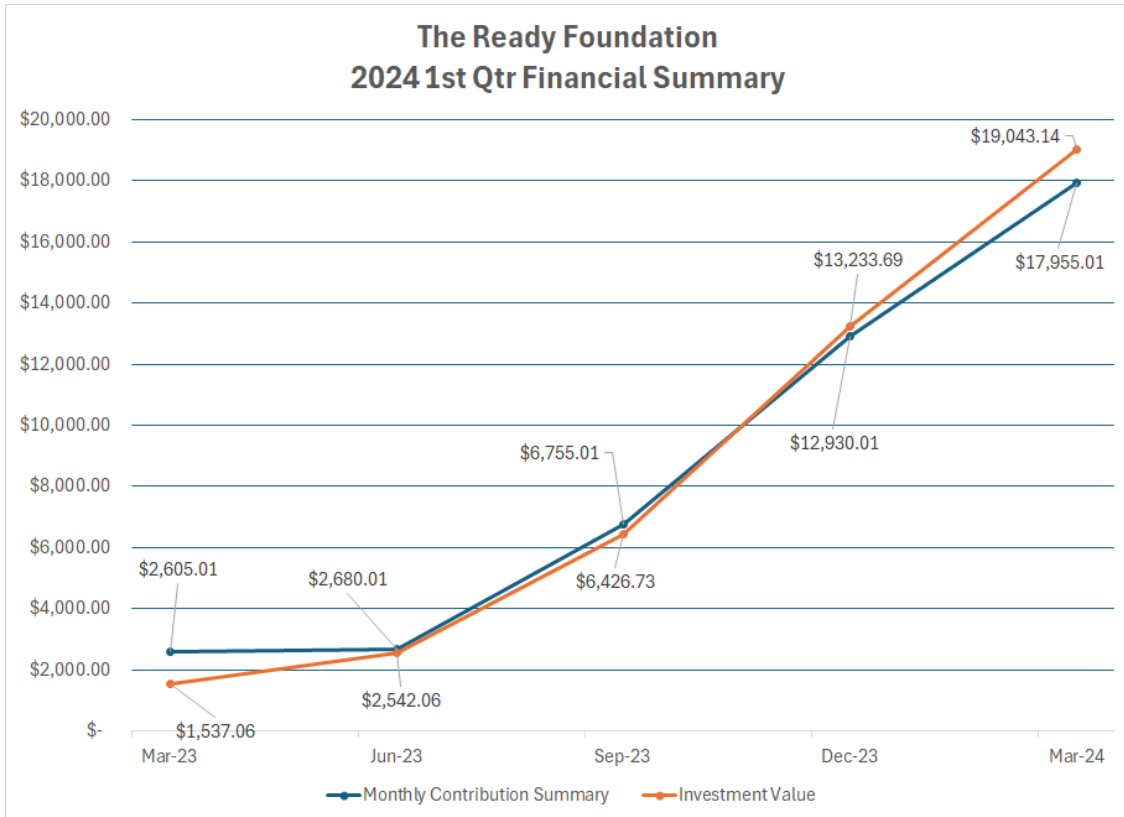

May 2, 2024

The Ready Foundation was introduced at the LEAD Conference and received its first contribution in March of 2023. In its first year, **The Ready Foundation** has grown modestly as the goal of creating an endowment to support **Royal Rangers®** has gained traction.

Here are some of the first year highlights:

1. There were 13 individuals that made \$1000 contributions to the 1 of 1000 Endowment. [Contributor List](#)
2. Two individuals established recurring payments with the goal of reaching the \$1000 contribution level and being recognized in the 1 of 1000 Endowment.